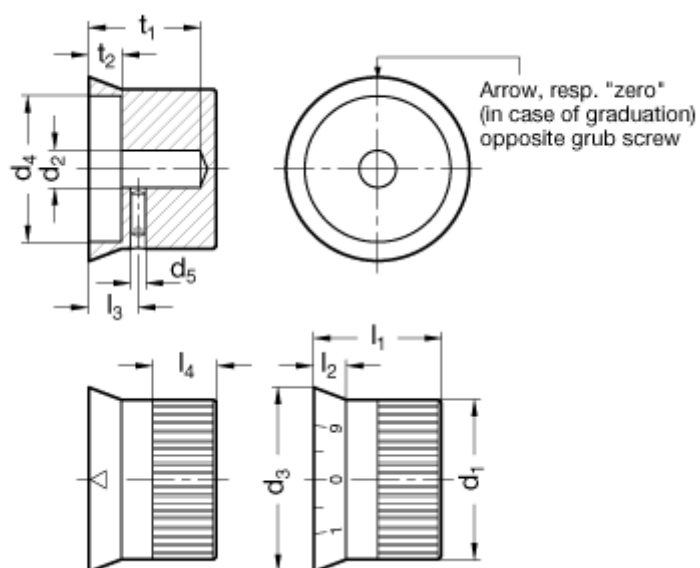

Data Sheet

Article number: 201044172

Description: E+G Control knob in Aluminium
GN 723.4-34-B6-S

Measures

$d1 = 34$	$l4 = 13$
$d2 = B 6$	$t1 = 26,5$
$d3 = 41$	$t2 = 9,5$
$d4 = 29,5$	
$d5 = M5$	
$l1 = 29,5$	
$l2 = 9,5$	
$l3 = 13,5$	